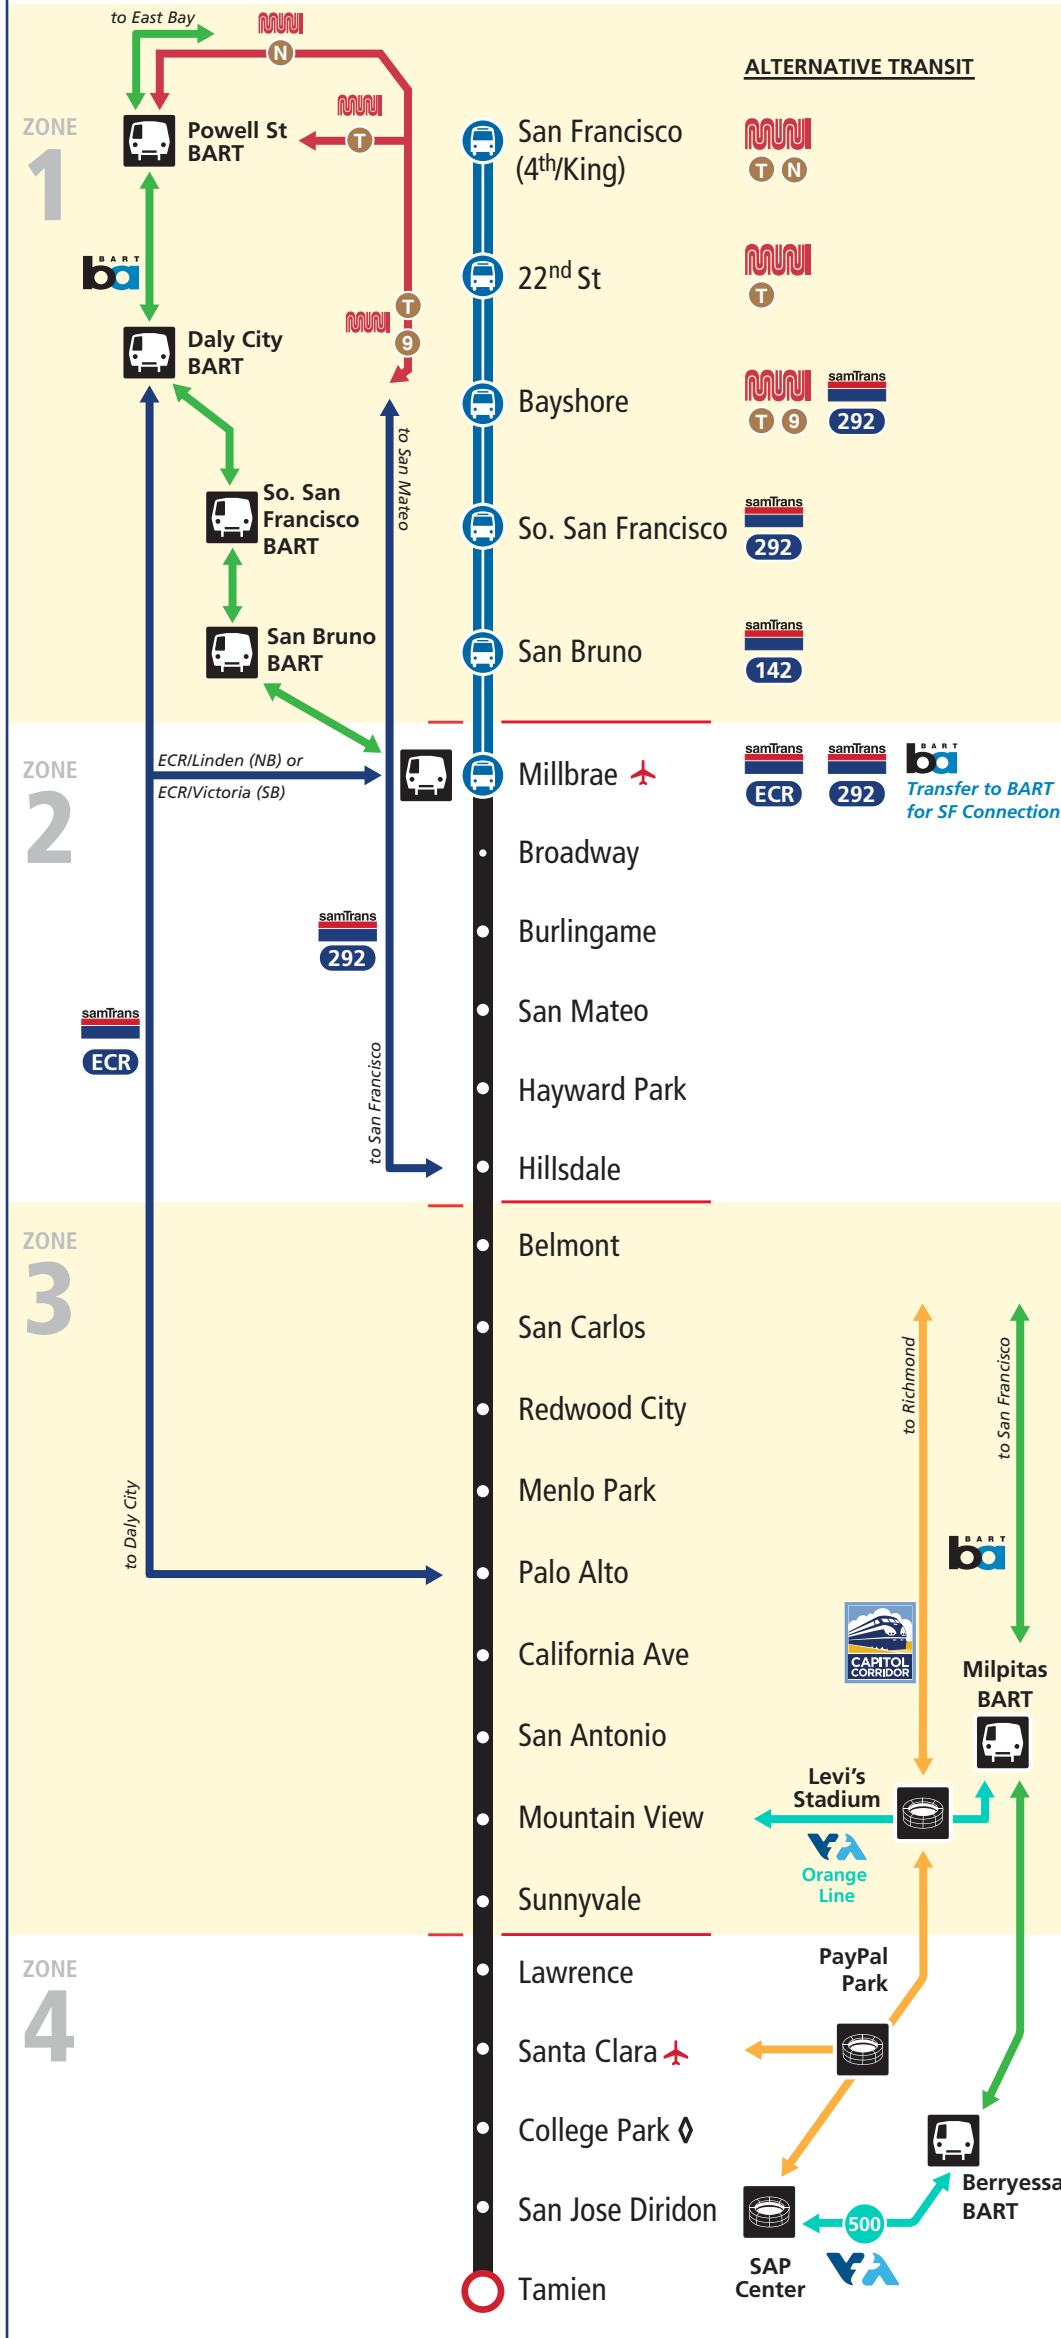

Weekend Caltrain Bus Bridge

February 11-12 & 25-26 and March 4-5 & 11-12

TRANSIT OPTIONS

Bicycles & Luggage

There will be limited capacity for bikes & luggage on the buses.

Bus will accommodate bicycles in luggage compartment.

LEGEND:

- ✈️ Airport Transfer Station
- Transfer Station
- 🚉 BART Station
- 🚌 Weekend Bus Bridge