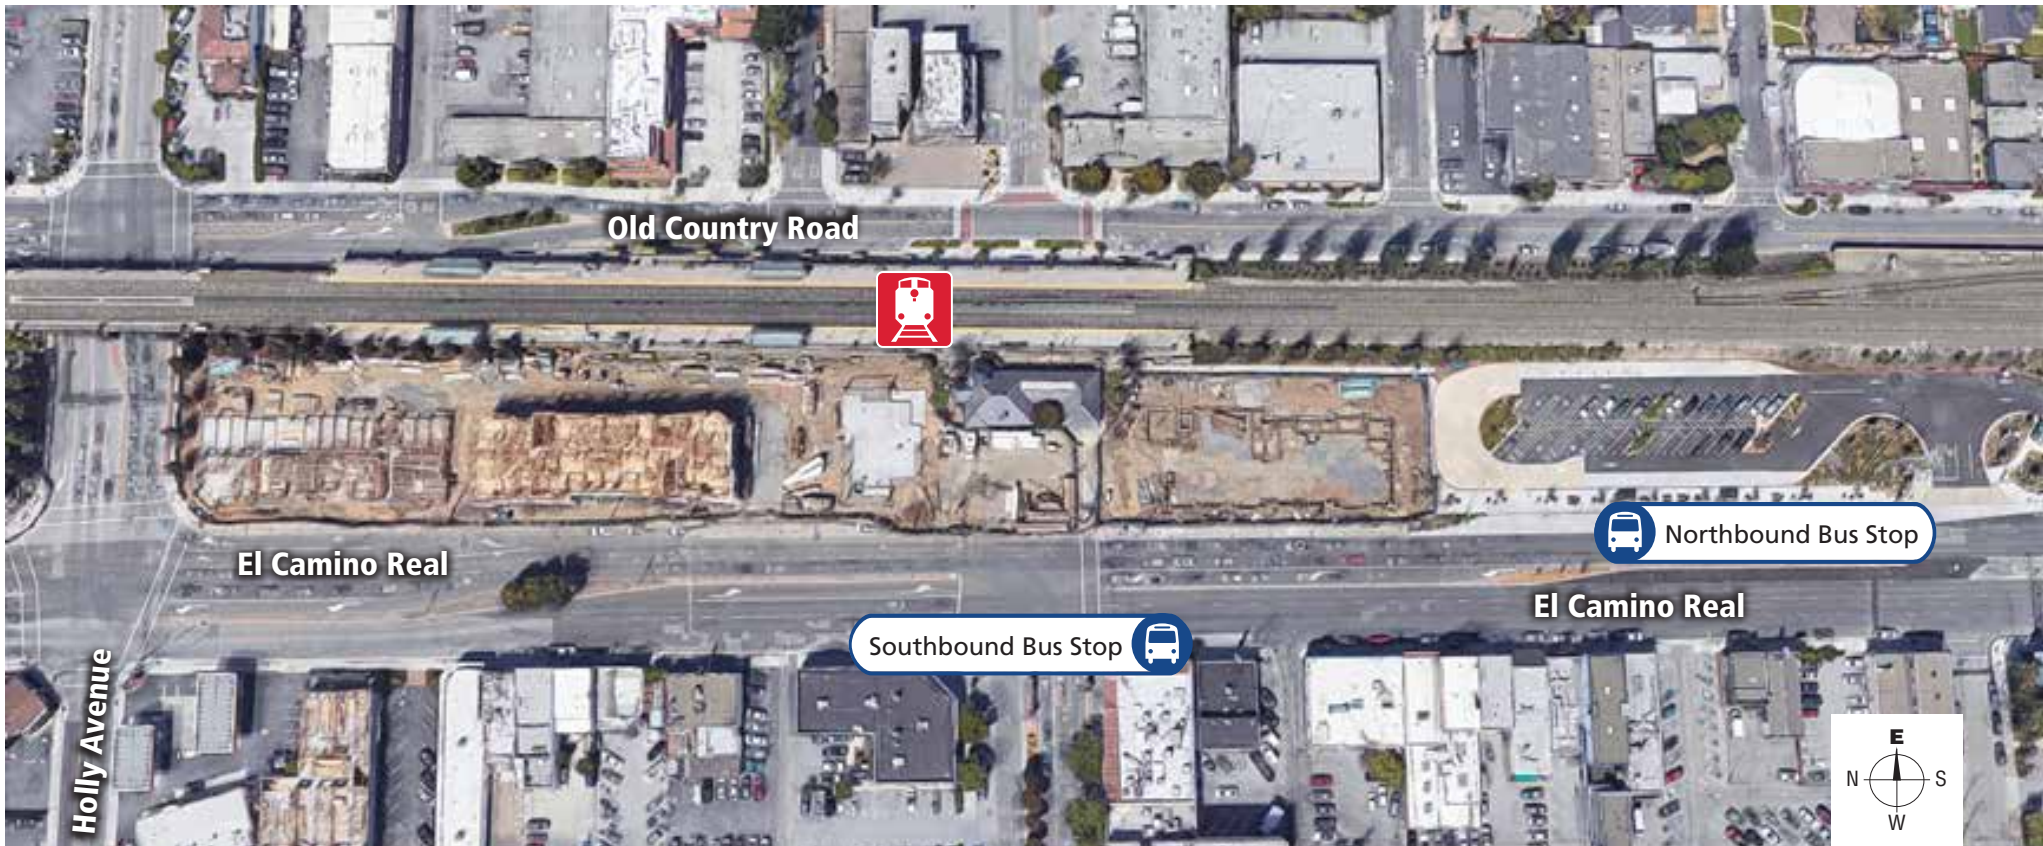

San Carlos Caltrain Station Temporary Bus Bridge

Effective: 12/10/22-12/11/22 & 12/17/22-12/18/22

Legend

SamTrans Bus Stop

San Carlos Caltrain Station