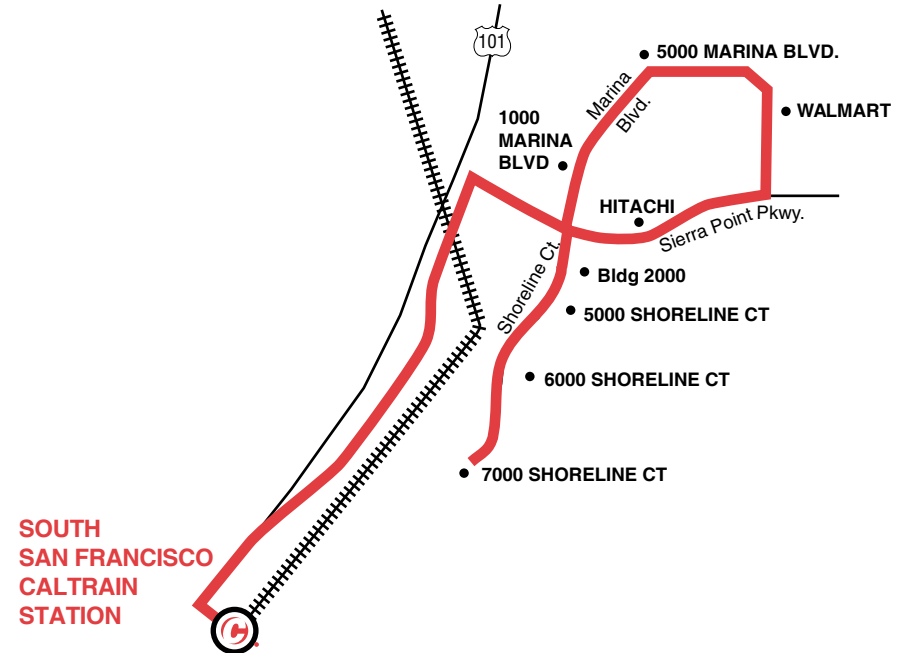

This Caltrain shuttle takes you between the South San Francisco Caltrain Station and Sierra Point area office buildings during commute hours. The shuttle is funded jointly by the Bay Area Air Quality Management District Transportation Fund For Clean Air, Peninsula Corridor Joint Powers Board and the following employers:

www.caltrain.com

Caltrain Shuttle

South San Francisco
Caltrain ↔ Sierra Point

Effective May 11, 2009

SIERRA POINT AREA CALTRAIN SHUTTLE

Passengers pay a fare on the train but **ride free** on the Caltrain Shuttle. Caltrain offers Monthly and 8-Ride passes. Caltrain also has a Ticket-by-Mail program.

SIERRA POINT AREA CALTRAIN SHUTTLE SCHEDULE

FROM: SAN FRANCISCO

TRAIN	TRAIN NO.	208	218		
	So. San Francisco	6:40	7:40		
		↓	↓		
SHUTTLE	So. San Francisco Caltrain	7:00	7:28	8:00	8:25
	Shoreline Court - Bldg. 7000	7:15	7:40	8:11	8:35
	Shoreline Court - Bldg. 6000	7:17	7:41	8:12	8:37
	Shoreline Court - Bldg. 5000	7:19	7:42	8:13	8:39
	Bldg. 2000	7:19	7:42	8:13	8:39
	Hitachi	7:20	7:43	8:14	8:41
	Walmart - 7000 Marina Blvd.	7:21	7:44	8:15	8:43
	5000 Marina Blvd. 1000 Marina Blvd.	7:22 7:23	7:45 7:46	8:16 8:17	8:45 8:47

FROM: SAN JOSE/GILROY

TRAIN	TRAIN NO.	207	211	217	221
	So. San Francisco	7:05	7:25	8:05	8:25
		↓	↓	↓	↓
SHUTTLE	So. San Francisco Caltrain	7:00	7:28	8:00	8:25
	Shoreline Court - Bldg. 7000	7:15	7:40	8:11	8:35
	Shoreline Court - Bldg. 6000	7:17	7:41	8:12	8:37
	Shoreline Court - Bldg. 5000	7:19	7:42	8:13	8:39
	Bldg. 2000	7:19	7:42	8:13	8:39
	Hitachi	7:20	7:43	8:14	8:41
	Walmart - 7000 Marina Blvd.	7:21	7:44	8:15	8:43
	5000 Marina Blvd. 1000 Marina Blvd.	7:22 7:23	7:45 7:46	8:16 8:17	8:45 8:47