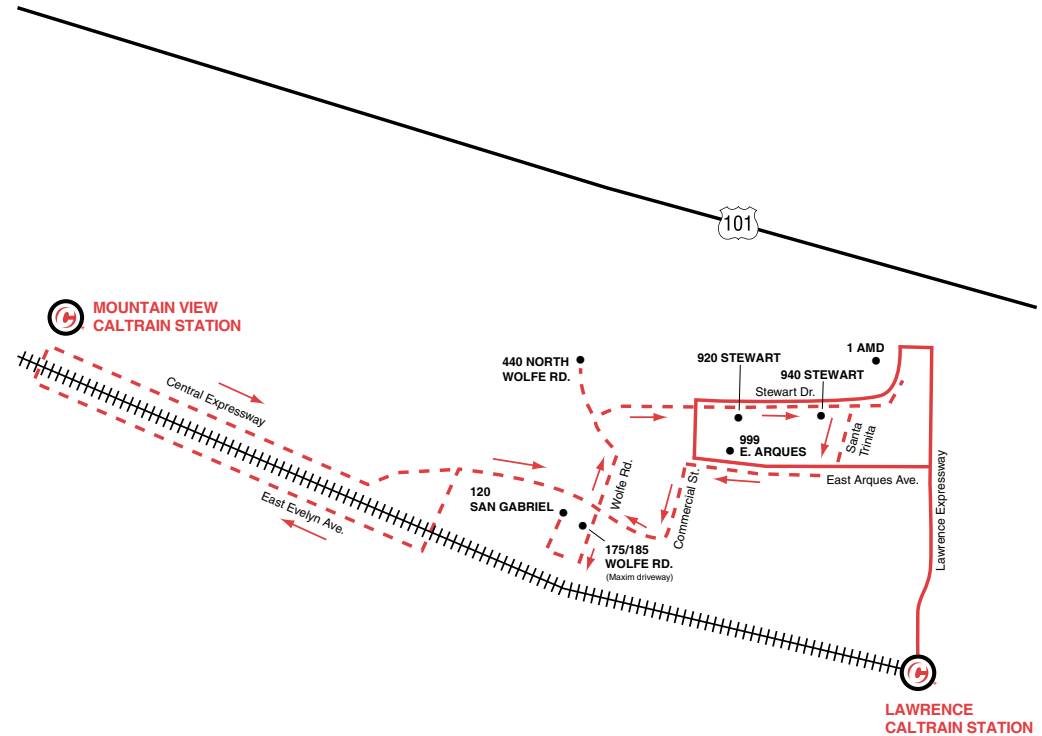

AMD DUANE AREA CALTRAIN SHUTTLE

Passengers pay a fare on the train but **ride free** on the Caltrain Shuttle. Caltrain offers Monthly and 8-Ride passes. Caltrain also has a Ticket-by-Mail program.