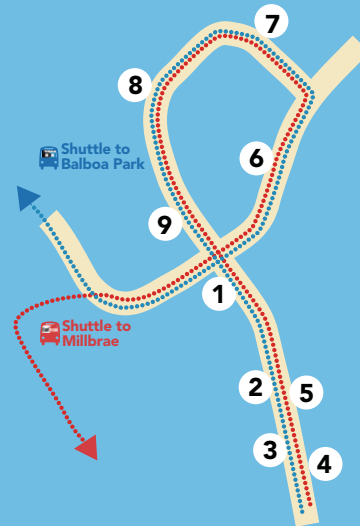

ARRIVALS at Sierra Point

1 Radisson Hotel	7:32	7:52	8:17	8:32	8:52	9:17	9:37
2 4000 Shoreline Ct	7:33	7:53	8:18	8:33	8:53	9:18	9:38
3 6000 Shoreline Ct	7:34	7:54	8:19	8:34	8:54	9:19	9:39
4 7000 Shoreline Ct	7:35	7:55	8:20	8:35	8:55	9:20	9:40
5 5000 Shoreline Ct	7:36	7:56	8:21	8:36	8:56	9:21	9:41
6 2000 SP/8000 Marina	7:37	7:57	8:22	8:37	8:57	9:22	9:42
7 7000 Marina	7:38	7:58	8:23	8:38	8:58	9:23	9:43
8 5000 Marina	7:39	7:59	8:24	8:39	8:59	9:24	9:44
9 1000 Marina	7:40	8:00	8:25	8:40	9:00	9:25	9:45

MILLBRAE TRANSIT CENTER (at Bus Bay #2) Morning Schedule

DEPARTURES from Millbrae Transit Center	7:30	8:09	8:36	9:09	9:37
---	------	------	------	------	------

ARRIVALS at Sierra Point

1 Radisson Hotel	7:40	8:19	8:46	9:19	9:47
2 4000 Shoreline Ct	7:41	8:20	8:47	9:20	9:48
3 6000 Shoreline Ct	7:42	8:21	8:48	9:21	9:49
4 7000 Shoreline Ct	7:43	8:22	8:49	9:22	9:50
5 5000 Shoreline Ct	7:44	8:23	8:50	9:23	9:51
6 2000 SP/8000 Marina	7:45	8:24	8:51	9:24	9:52
7 7000 Marina	7:46	8:25	8:52	9:25	9:53
8 5000 Marina	7:47	8:26	8:53	9:26	9:54
9 1000 Marina	7:48	8:27	8:54	9:27	9:55

HOW TO KEEP IN TOUCH

Call Dispatch: 650-333-0078
 Follow us on Twitter: @SierraPtShuttles
 Email: Tanforan.Dispatch@LoopTrans.com

SHUTTLE STOPS (Shuttle stops at all locations)

- 1 Radisson Hotel
5000 Shoreline Ct
- 2 4000 Shoreline Ct
- 3 6000 Shoreline Ct
- 4 7000 Shoreline Ct
- 5 5000 Shoreline Ct
- 6 2000 Sierra Pt Pkwy
8000 Marna Blvd
- 7 7000 Marina Blvd
- 8 5000 Marina Blvd
- 9 1000 Marina Blvd

DEPARTURES Sierra Point	4:20	5:15	6:00	6:35
-------------------------	------	------	------	------

1 Radisson Hotel	4:20	5:15	6:00	6:35
2 4000 Shoreline Ct	4:21	5:16	6:01	6:36
3 6000 Shoreline Ct	4:22	5:17	6:02	6:37
4 7000 Shoreline Ct	4:23	5:18	6:03	6:38
5 5000 Shoreline Ct	4:24	5:19	6:04	6:39
6 2000 SP/8000 Marina	4:25	5:20	6:05	6:40
7 7000 Marina	4:26	5:21	6:06	6:41
8 5000 Marina	4:27	5:22	6:07	6:42
9 1000 Marina	4:28	5:23	6:08	6:43