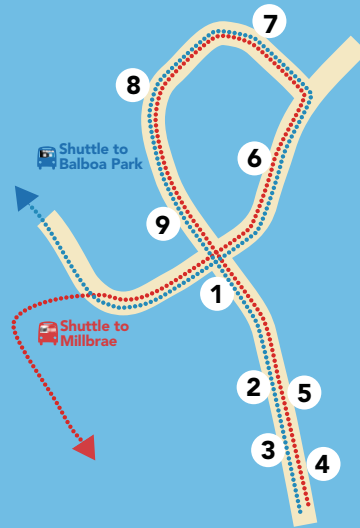

#### ARRIVALS at Sierra Point

1 Radisson Hotel	7:32	7:52	8:17	8:32	8:52	9:17	9:37
2 4000 Shoreline Ct	7:33	7:53	8:18	8:33	8:53	9:18	9:38
3 6000 Shoreline Ct	7:34	7:54	8:19	8:34	8:54	9:19	9:39
4 7000 Shoreline Ct	7:35	7:55	8:20	8:35	8:55	9:20	9:40
5 5000 Shoreline Ct	7:36	7:56	8:21	8:36	8:56	9:21	9:41
6 2000 SP/8000 Marina	7:37	7:57	8:22	8:37	8:57	9:22	9:42
7 7000 Marina	7:38	7:58	8:23	8:38	8:58	9:23	9:43
8 5000 Marina	7:39	7:59	8:24	8:39	8:59	9:24	9:44
9 1000 Marina	7:40	8:00	8:25	8:40	9:00	9:25	9:45

### MILLBRAE TRANSIT CENTER (at Bus Bay #2) Morning Schedule

DEPARTURES from Millbrae Transit Center	7:30	8:09	8:36	9:09	9:37
---	------	------	------	------	------

#### ARRIVALS at Sierra Point

1 Radisson Hotel	7:40	8:19	8:46	9:19	9:47
2 4000 Shoreline Ct	7:41	8:20	8:47	9:20	9:48
3 6000 Shoreline Ct	7:42	8:21	8:48	9:21	9:49
4 7000 Shoreline Ct	7:43	8:22	8:49	9:22	9:50
5 5000 Shoreline Ct	7:44	8:23	8:50	9:23	9:51
6 2000 SP/8000 Marina	7:45	8:24	8:51	9:24	9:52
7 7000 Marina	7:46	8:25	8:52	9:25	9:53
8 5000 Marina	7:47	8:26	8:53	9:26	9:54
9 1000 Marina	7:48	8:27	8:54	9:27	9:55

### SHUTTLE STOPS (Shuttle stops at all locations)

- 1 Radisson Hotel  
5000 Shoreline Ct
- 2 4000 Shoreline Ct
- 3 6000 Shoreline Ct
- 4 7000 Shoreline Ct
- 5 5000 Shoreline Ct
- 6 2000 Sierra Pt Pkwy  
8000 Marna Blvd
- 7 7000 Marina Blvd
- 8 5000 Marina Blvd
- 9 1000 Marina Blvd