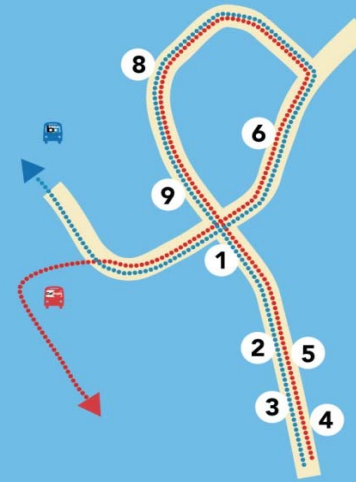

SIERRA POINT SHUTTLE

TIMETABLES

MARCH 2, 2018

BALBOA PARK BART

Morning Schedule

Balboa Park BART	7:00	7:20	7:40	8:00	8:20	8:40	9:05	9:25	9:45
1 Double Tree Hotel	7:12	7:32	7:52	8:12	8:32	8:52	9:17	9:37	9:57
2 4000 Shoreline Ct	7:13	7:33	7:53	8:13	8:33	8:53	9:18	9:38	9:58
3 6000 Shoreline Ct	7:14	7:34	7:54	8:14	8:34	8:54	9:19	9:39	9:59
4 7000 Shoreline Ct	7:15	7:35	7:55	8:15	8:35	8:55	9:20	9:40	10:00
5 5000 Shoreline Ct	7:16	7:36	7:56	8:16	8:36	8:56	9:21	9:41	10:01
6 2000 SP/ 8000 Marina	7:17	7:37	7:57	8:17	8:37	8:57	9:22	9:42	10:02
8 5000 Marina	7:18	7:38	7:58	8:18	8:38	8:58	9:23	9:43	10:03
9 1000 Marina	7:19	7:39	7:59	8:19	8:39	8:59	9:24	9:44	10:04

Evening Schedule

1 Double Tree Hotel	4:00	4:20	4:40	5:00	5:20	5:40	6:00	6:20	6:40	7:00	7:40
2 4000 Shoreline Ct	4:01	4:21	4:41	5:01	5:21	5:41	6:01	6:21	6:41	7:01	7:41
3 6000 Shoreline Ct	4:02	4:22	4:42	5:02	5:22	5:42	6:02	6:22	6:42	7:02	7:42
4 7000 Shoreline Ct	4:03	4:23	4:43	5:03	5:23	5:43	6:03	6:23	6:43	7:03	7:43
5 5000 Shoreline Ct	4:04	4:24	4:44	5:04	5:24	5:44	6:04	6:24	6:44	7:04	7:44
6 2000 SP/ 8000 Marina	4:05	4:25	4:45	5:05	5:25	5:45	6:05	6:25	6:45	7:05	7:45
8 5000 Marina	4:06	4:26	4:46	5:06	5:26	5:46	6:06	6:26	6:46	7:06	7:46
9 1000 Marina	4:08	4:28	4:48	5:08	5:28	5:48	6:08	6:28	6:48	7:08	7:48
Balboa Park BART	4:20	4:40	5:00	5:20	5:40	6:00	6:20	6:40	7:00	7:20	8:00

SHUTTLE STOPS

- 1 DoubleTree Hotel
5000 Sierra Pt Pkwy
- 2 4000 Shoreline Ct
- 3 6000 Shoreline Ct
- 4 7000 Shoreline Ct
- 5 5000 Shoreline Ct
- 6 2000 Sierra Pt Pkwy
8000 Marina Blvd
- 8 5000 Marina Blvd
- 9 1000 Marina Blvd