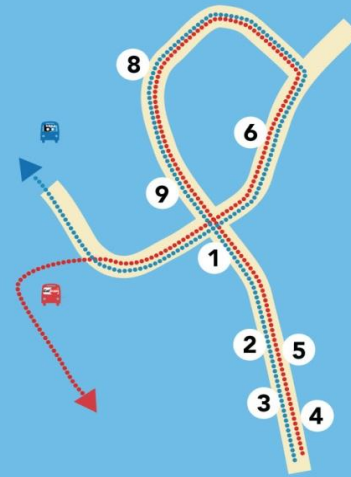

SIERRA POINT SHUTTLE

TIMETABLES

MARCH 2018

BALBOA PARK BART

Morning Schedule

Balboa Park BART	7:20	7:40	8:00	8:20	8:40	9:05	9:25	9:45
1 Double Tree Hotel	7:32	7:52	8:17	8:32	8:52	9:17	9:37	9:57
2 4000 Shoreline Ct	7:33	7:53	8:18	8:33	8:53	9:18	9:38	9:58
3 6000 Shoreline Ct	7:34	7:54	8:19	8:34	8:54	9:19	9:39	9:59
4 7000 Shoreline Ct	7:35	7:55	8:20	8:35	8:55	9:20	9:40	10:00
5 5000 Shoreline Ct	7:36	7:56	8:21	8:36	8:56	9:21	9:41	10:01
6 2000 SP/ 8000 Marina	7:37	7:57	8:22	8:37	8:57	9:22	9:42	10:02
8 5000 Marina	7:38	7:58	8:23	8:38	8:58	9:23	9:43	10:03
9 1000 Marina	7:39	7:59	8:24	8:39	8:59	9:24	9:44	10:04

Evening Schedule

1 Double Tree Hotel	4:00	4:20	4:40	5:00	5:20	5:40	6:00	6:20	6:40	7:00	7:40
2 4000 Shoreline Ct	4:01	4:21	4:41	5:01	5:21	5:41	6:01	6:21	6:41	7:01	7:41
3 6000 Shoreline Ct	4:02	4:22	4:42	5:02	5:22	5:42	6:02	6:22	6:42	7:02	7:42
4 7000 Shoreline Ct	4:03	4:23	4:43	5:03	5:23	5:43	6:03	6:23	6:43	7:03	7:43
5 5000 Shoreline Ct	4:04	4:24	4:44	5:04	5:24	5:44	6:04	6:24	6:44	7:04	7:44
6 2000 SP/ 8000 Marina	4:05	4:25	4:45	5:05	5:25	5:45	6:05	6:25	6:45	7:05	7:45
8 5000 Marina	4:06	4:26	4:46	5:06	5:26	5:46	6:06	6:26	6:46	7:06	7:46
9 1000 Marina	4:08	4:28	4:48	5:08	5:28	5:48	6:08	6:28	6:48	7:08	7:48
Balboa Park BART	4:20	4:40	5:00	5:20	5:40	6:00	6:20	6:40	7:00	7:20	8:00

SHUTTLE STOPS

- 1 DoubleTree Hotel
5000 Sierra Pt Pkwy
- 2 4000 Shoreline Ct
- 3 6000 Shoreline Ct
- 4 7000 Shoreline Ct
- 5 5000 Shoreline Ct
- 6 2000 Sierra Pt Pkwy
8000 Marina Blvd
- 8 5000 Marina Blvd
- 9 1000 Marina Blvd

MILLBRAE TRANSIT CENTER (at Bus Bay #2)

Morning Schedule

Millbrae Transit Center	7:35	8:11	8:38	9:11	9:39
1 DoubleTree Hotel	7:45	8:21	8:48	9:21	9:49
2 4000 Shoreline Ct	7:46	8:22	8:49	9:22	9:50
3 6000 Shoreline Ct	7:47	8:23	8:50	9:23	9:51
4 7000 Shoreline Ct	7:48	8:24	8:51	9:24	9:52
5 5000 Shoreline Ct	7:49	8:25	8:52	9:25	9:53
6 2000 SP/ 8000 Marina	7:50	8:26	8:53	9:26	9:54
8 5000 Marina	7:51	8:27	8:54	9:27	9:55
9 1000 Marina	7:52	8:28	8:55	9:28	9:56