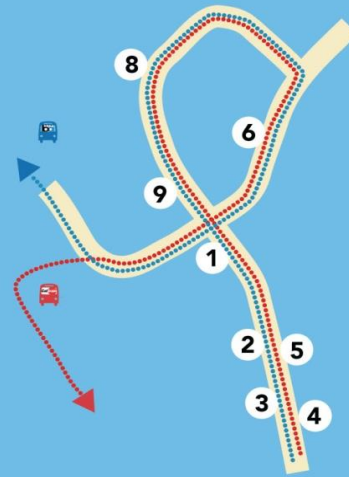

SIERRA POINT SHUTTLE

TIMETABLES

JANUARY 2, 2018

BALBOA PARK BART

Morning Schedule

Balboa Park BART	7:20	7:40	8:05	8:20	8:40	9:05	9:25	9:45
1 Double Tree Hotel	7:32	7:52	8:17	8:32	8:52	9:17	9:37	9:57
2 4000 Shoreline Ct	7:33	7:53	8:18	8:33	8:53	9:18	9:38	9:58
3 6000 Shoreline Ct	7:34	7:54	8:19	8:34	8:54	9:19	9:39	9:59
4 7000 Shoreline Ct	7:35	7:55	8:20	8:35	8:55	9:20	9:40	10:00
5 5000 Shoreline Ct	7:36	7:56	8:21	8:36	8:56	9:21	9:41	10:01
6 2000 SP/ 8000 Marina	7:37	7:57	8:22	8:37	8:57	9:22	9:42	10:02
8 5000 Marina	7:38	7:58	8:23	8:38	8:58	9:23	9:43	10:03
9 1000 Marina	7:39	7:59	8:24	8:39	8:59	9:24	9:44	10:04

Evening Schedule

1 Double Tree Hotel	4:00	4:20	4:40	5:00	5:20	5:40	6:00	6:20	6:40	7:00	7:40
2 4000 Shoreline Ct	4:01	4:21	4:41	5:01	5:21	5:41	6:01	6:21	6:41	7:01	7:41
3 6000 Shoreline Ct	4:02	4:22	4:42	5:02	5:22	5:42	6:02	6:22	6:42	7:02	7:42
4 7000 Shoreline Ct	4:03	4:23	4:43	5:03	5:23	5:43	6:03	6:23	6:43	7:03	7:43
5 5000 Shoreline Ct	4:04	4:24	4:44	5:04	5:24	5:44	6:04	6:24	6:44	7:04	7:44
6 2000 SP/ 8000 Marina	4:05	4:25	4:45	5:05	5:25	5:45	6:05	6:25	6:45	7:05	7:45
8 5000 Marina	4:06	4:26	4:46	5:06	5:26	5:46	6:06	6:26	6:46	7:06	7:46
9 1000 Marina	4:08	4:28	4:48	5:08	5:28	5:48	6:08	6:28	6:48	7:08	7:48
Balboa Park BART	4:20	4:40	5:00	5:20	5:40	6:00	6:20	6:40	7:00	7:20	8:00

SHUTTLE STOPS

- 1 DoubleTree Hotel
5000 Sierra Pt Pkwy
- 2 4000 Shoreline Ct
- 3 6000 Shoreline Ct
- 4 7000 Shoreline Ct
- 5 5000 Shoreline Ct
- 6 2000 Sierra Pt Pkwy
8000 Marina Blvd
- 8 5000 Marina Blvd
- 9 1000 Marina Blvd

MILLBRAE TRANSIT CENTER (at Bus Bay #2)

Morning Schedule

Millbrae Transit Center	7:35	8:11	8:38	9:11	9:39
1 DoubleTree Hotel	7:45	8:21	8:48	9:21	9:49
2 4000 Shoreline Ct	7:46	8:22	8:49	9:22	9:50
3 6000 Shoreline Ct	7:47	8:23	8:50	9:23	9:51
4 7000 Shoreline Ct	7:48	8:24	8:51	9:24	9:52
5 5000 Shoreline Ct	7:49	8:25	8:52	9:25	9:53
6 2000 SP/ 8000 Marina	7:50	8:26	8:53	9:26	9:54
8 5000 Marina	7:51	8:27	8:54	9:27	9:55
9 1000 Marina	7:52	8:28	8:55	9:28	9:56