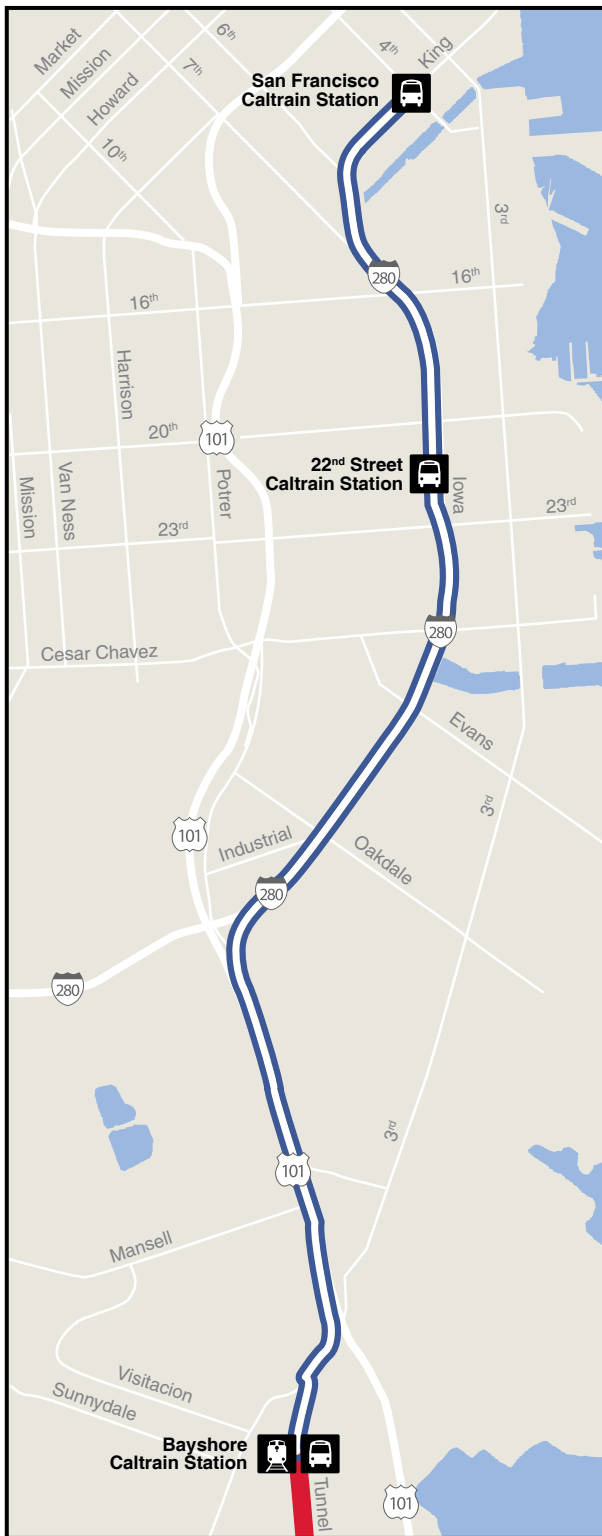

02/20 - 36K - CW - F

Southbound - WEEKEND SERVICE to SAN JOSE

On weekends, a **shuttle bus** connects the Tamien and Diridon stations. Passengers ride free on the Caltrain Shuttles. *Some buses will operate directly to Bayshore.

400 Local

800 Baby Bullet

SATURDAY ONLY

Train No.	422	424	426	802	428	430	432	434	436	804	438	440	442	444
SamTrans Bus				AM	PM									
Departs San Francisco*	7:43	9:13	10:43	11:35	12:13	1:43	3:13	4:43	6:13	7:05	7:43	9:13	10:26	11:40
22nd Street	7:51	9:21	10:51	11:43	12:21	1:51	3:21	4:51	6:21	7:13	7:51	9:21	10:34	11:48
Arrives Bayshore	8:08	9:38	11:08	12:00	12:38	2:08	3:38	5:08	6:38	7:30	8:08	9:38	10:51	12:05
Bayshore	8:18	9:48	11:18	12:10	12:48	2:18	3:48	5:18	6:48	7:40	8:18	9:48	11:01	12:15
So. San Francisco	8:24	9:54	11:24	-	12:54	2:24	3:54	5:24	6:54	-	8:24	9:54	11:07	12:21
San Bruno	8:30	10:00	11:30	-	1:00	2:30	4:00	5:30	7:00	-	8:30	10:00	11:12	12:25
Millbrae	8:34	10:04	11:34	12:19	1:04	2:34	4:04	5:34	7:04	7:49	8:34	10:04	11:16	12:29
Broadway	8:38	10:08	11:38	-	1:08	2:38	4:08	5:38	7:08	-	8:38	10:08	11:21	12:33
Burlingame	8:41	10:11	11:41	-	1:11	2:41	4:11	5:41	7:11	-	8:41	10:11	11:24	12:35
San Mateo	8:45	10:15	11:45	12:26	1:15	2:45	4:15	5:45	7:15	7:56	8:45	10:15	11:28	12:41
Hayward Park	8:48	10:18	11:48	-	1:18	2:48	4:18	5:48	7:18	-	8:48	10:18	11:31	12:44
Hillsdale	8:52	10:22	11:52	12:30	1:22	2:52	4:22	5:52	7:22	8:00	8:52	10:22	11:35	12:48
Belmont	8:56	10:26	11:56	-	1:26	2:56	4:26	5:56	7:26	-	8:56	10:26	11:39	12:52
San Carlos	8:59	10:29	11:59	-	1:29	2:59	4:29	5:59	7:29	-	8:59	10:29	11:42	12:55
Redwood City	9:04	10:34	12:04	12:38	1:34	3:04	4:34	6:04	7:34	8:08	9:04	10:34	11:47	1:01
Atherton	9:09	10:39	12:09	-	1:39	3:09	4:39	6:09	7:39	-	9:09	10:39	11:52	1:05
Menlo Park	9:12	10:42	12:12	-	1:42	3:12	4:42	6:12	7:42	-	9:12	10:42	11:55	1:08
Palo Alto	9:16	10:46	12:16	12:45	1:46	3:16	4:46	6:16	7:46	8:15	9:16	10:46	11:59	1:11
California Avenue	9:20	10:50	12:20	-	1:50	3:20	4:50	6:20	7:50	-	9:20	10:50	12:03	1:15
San Antonio	9:24	10:54	12:24	-	1:54	3:24	4:54	6:24	7:54	-	9:24	10:54	12:07	1:19
Mountain View	9:29	10:59	12:29	12:54	1:59	3:29	4:59	6:29	7:59	8:24	9:29	10:59	12:12	1:23
Sunnyvale	9:34	11:04	12:34	1:00	2:04	3:34	5:04	6:34	8:04	8:30	9:34	11:04	12:17	1:28
Lawrence	9:38	11:08	12:38	-	2:08	3:38	5:08	6:38	8:08	-	9:38	11:08	12:21	1:32
Santa Clara	9:44	11:14	12:44	-	2:14	3:44	5:14	6:44	8:14	-	9:44	11:14	12:27	1:37
San Jose Diridon	9:52	11:22	12:52	1:13	2:22	3:52	5:22	6:52	8:22	8:43	9:52	11:22	12:35	1:45
Shuttle Bus				AM	PM								PM	AM
Departs SJ Diridon	10:07	11:37	1:07	1:28	2:37	4:07	5:37	7:07	-	8:58	10:07	-	-	-
Arrives Tamien	10:17	11:47	1:17	1:38	2:47	4:17	5:47	7:17	-	9:08	10:17	-	-	-