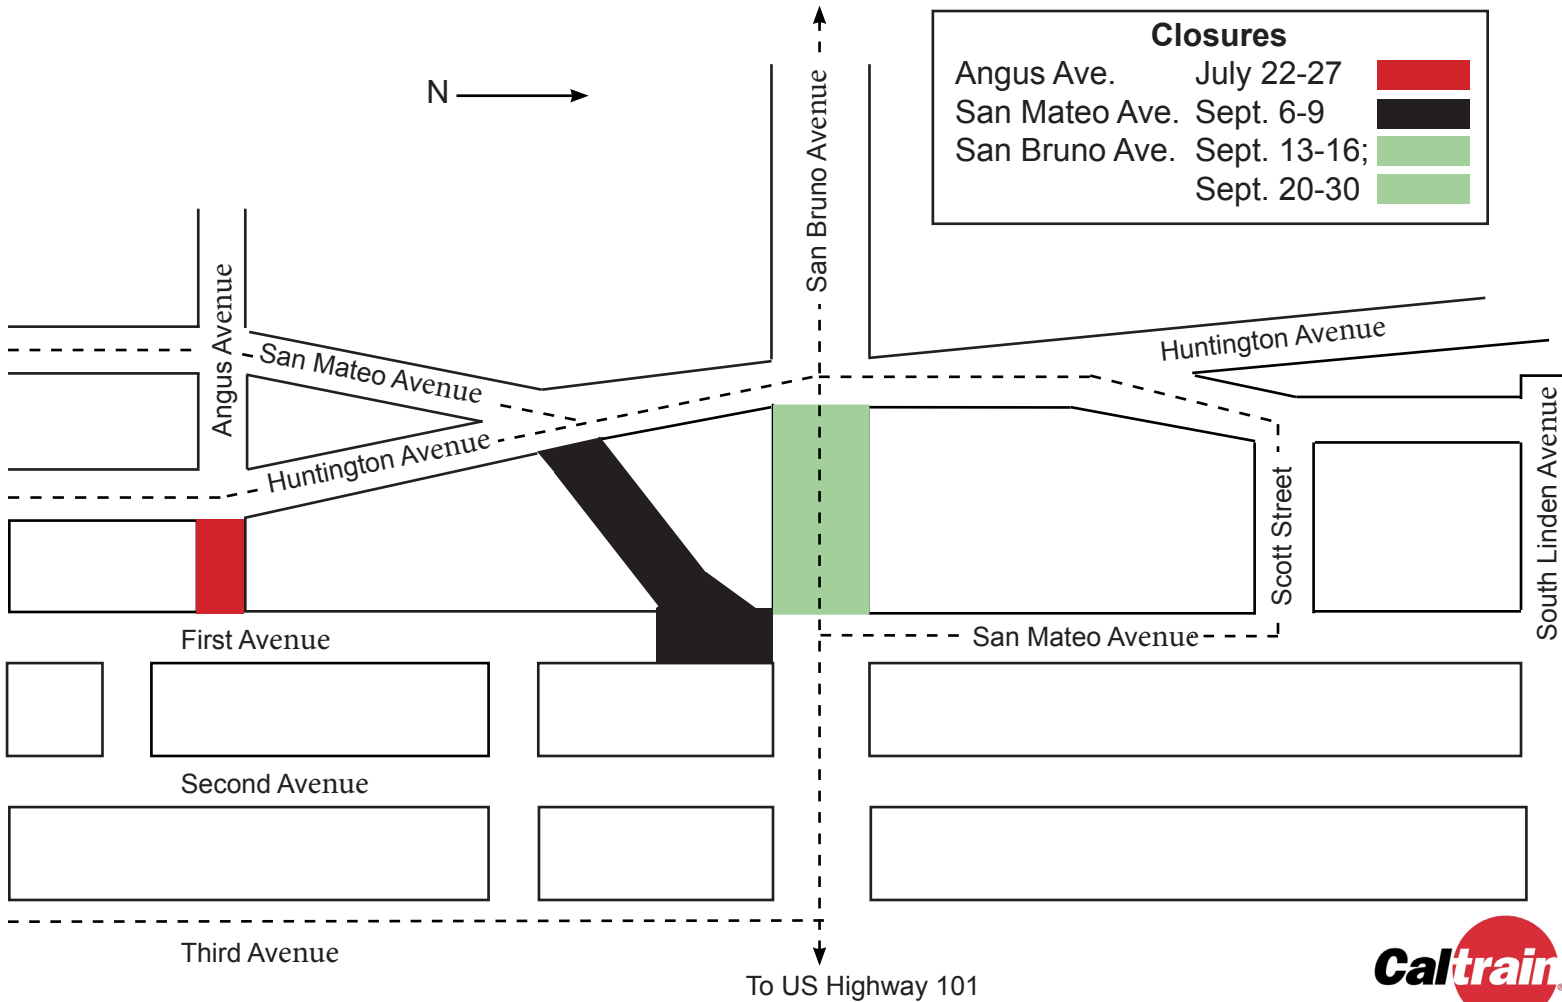

To El Camino Real

Closures		
Angus Ave.	July 22-27	
San Mateo Ave.	Sept. 6-9	
San Bruno Ave.	Sept. 13-16;	
	Sept. 20-30	

Map not to scale.

8.29.13

- San Mateo Avenue, between Huntington and San Bruno avenues, will be closed from 8 p.m. Friday, Sept. 6, until 5 a.m. Monday, Sept. 9.
- San Bruno Avenue, between First and Huntington avenues, will be closed on two separate occasions. The first portion of the work will require partial closure of the street from 8 p.m. Friday, Sept. 13, until 5 a.m. Monday, Sept. 16. The second portion will completely shut down San Bruno Avenue at Huntington Avenue. That closure is scheduled for 8 p.m. Friday, Sept. 20, until 5 a.m. Monday, Sept. 30.