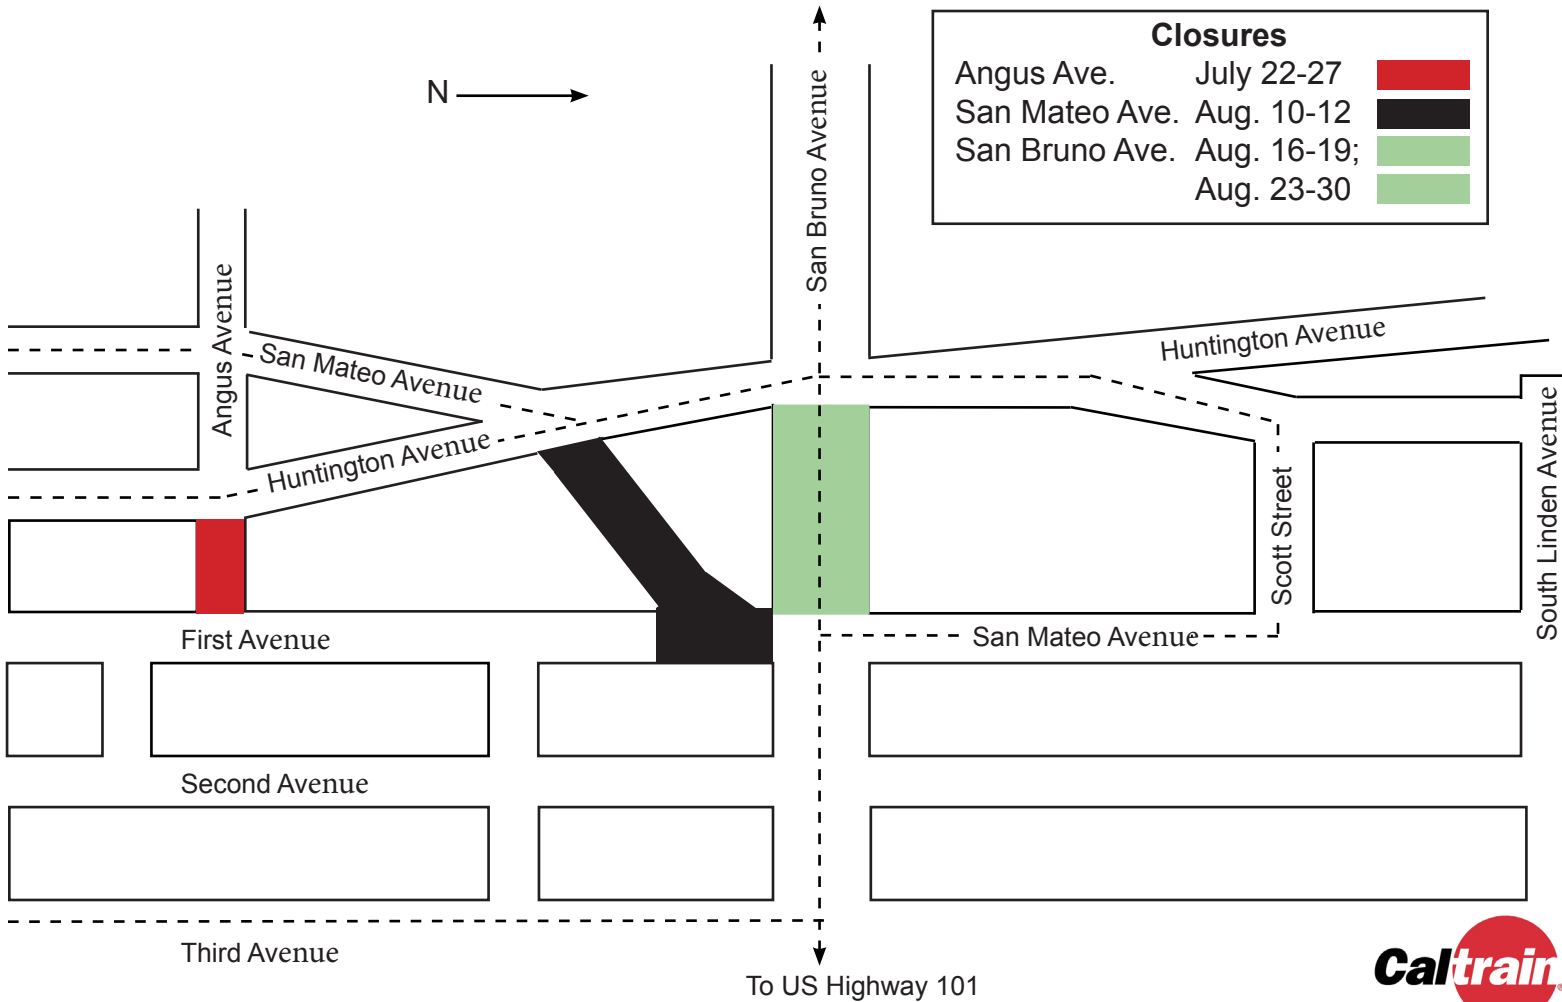

To El Camino Real

Closures		
Angus Ave.	July 22-27	
San Mateo Ave.	Aug. 10-12	
San Bruno Ave.	Aug. 16-19;	
	Aug. 23-30	

Map not to scale.

7.15.13