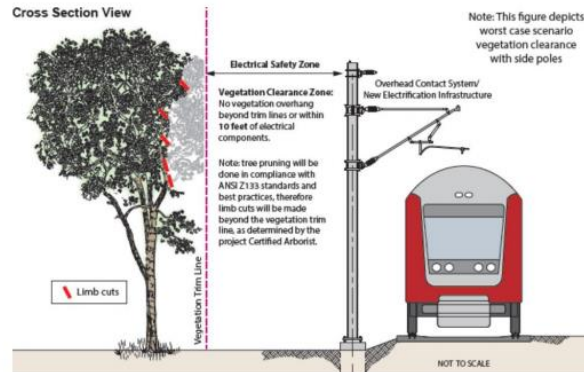

Tree Pruning